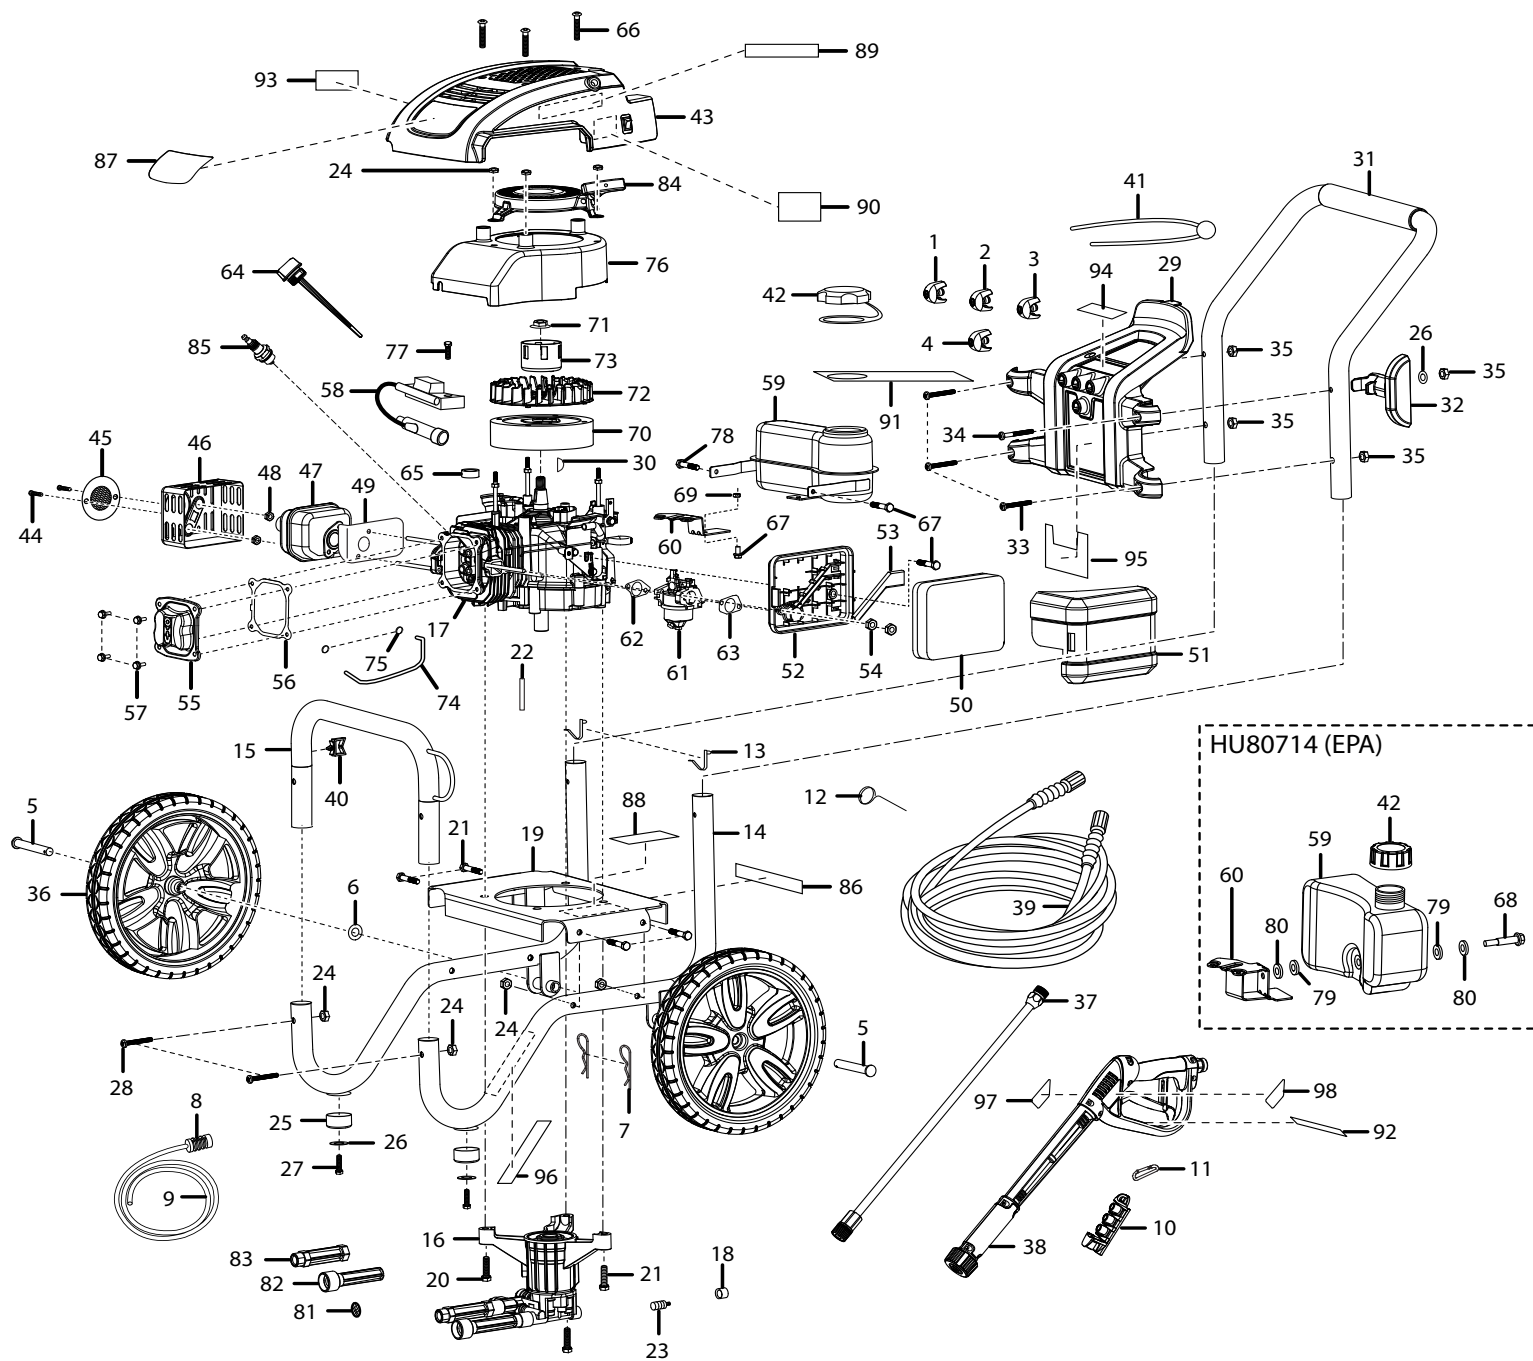

LAVADORA A PRESIÓN CON MOTOR – MODELO NÚM. HU80714 / HU80715

LAVADORA A PRESIÓN CON MOTOR – MODELO NÚM. HU80714 / HU80715

El número de modelo se encuentra en una conj. de la armazón. Siempre mencione el número del modelo en toda correspondencia relacionada con el **LAVADORA A PRESIÓN CON MOTOR** o al hacer pedidos de piezas de repuesto.

LISTA DE PIEZAS