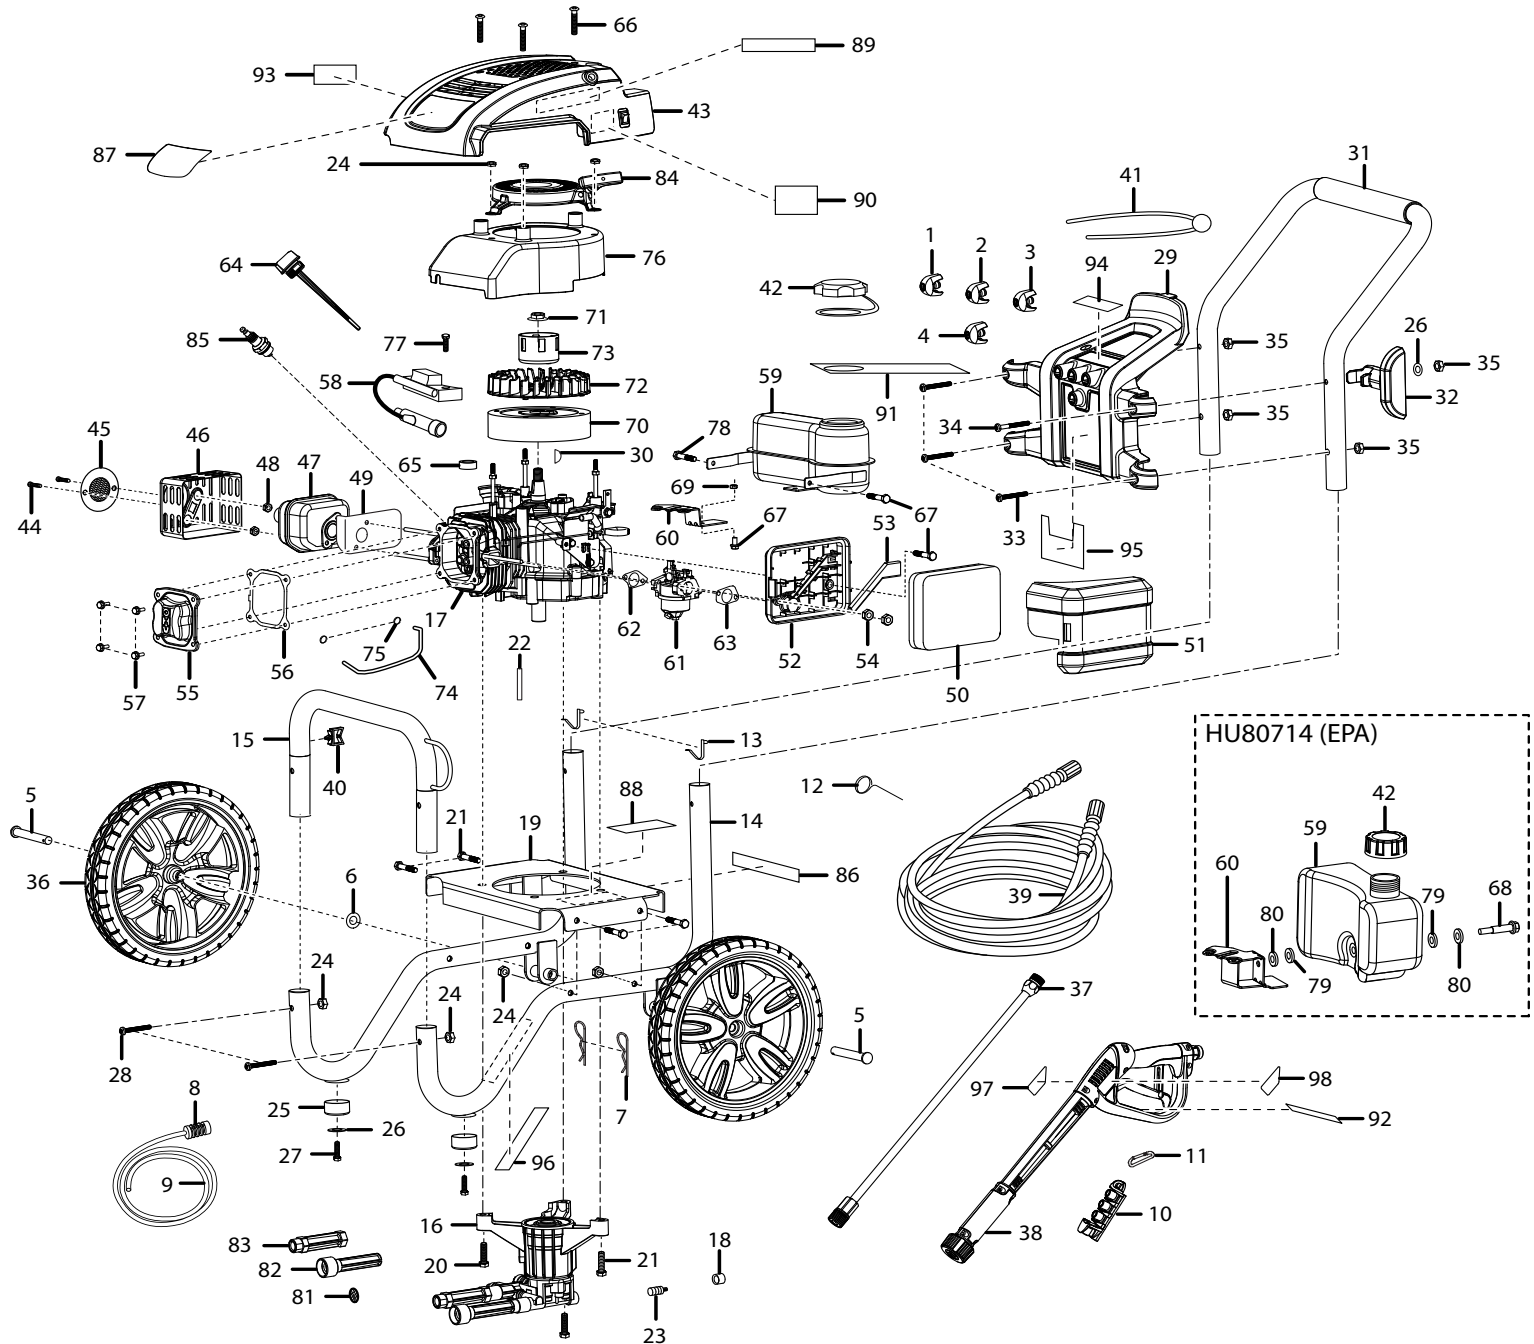

HUSKY PRESSURE WASHER - MODEL NOS. HU80714 / HU80915

HUSKY PRESSURE WASHER – MODEL NOS. HU80714 / HU80915

The model number will be found on a plate attached to frame. Always mention the model number in all correspondence regarding your **PRESSURE WASHER** or when ordering replacement parts.

PARTS LIST